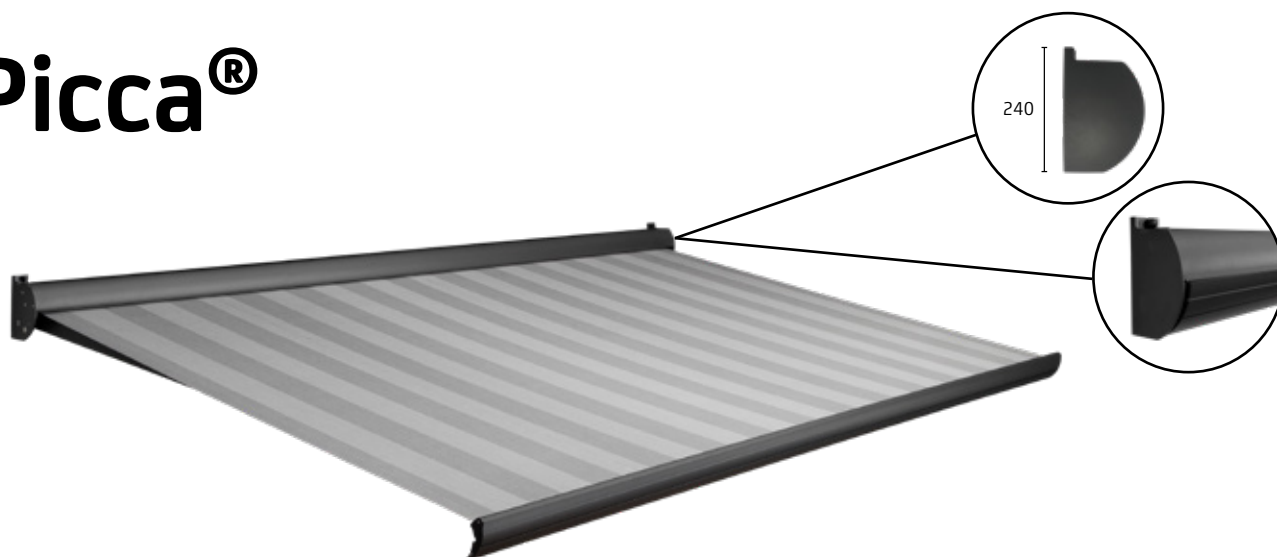

# Picca®

A quality terrace awning does not necessarily have to be expensive. The Picca provides striking proof of this. Thanks to its excellent price/quality ratio and efficient semi-circular design, the Picca has been one of our most popular terrace awnings for several years. The unique anti-jam system ensures that the awning always closes perfectly from any position. The rock-solid retractable arms ensure a free space under the awning. By using high-quality materials, such as aluminum and stainless steel, this screen is an example of absolute durability. To give it a personal touch and match it to the surroundings you can choose from a wide range of Tibelly acrylic fabrics.

## Characteristics

- ☞ Favourable price/quality ratio
- ☞ Wall-mounting concealed behind the awning
- ☞ Fitted using only two supports (up to 4500 mm)
- ☞ Available with covers in matching colour
- ☞ Available with or without valance
- ☞ Available with manual or electrical control system

## Maximum dimensions

	Width	Projection
Picca	5500 mm	2500 mm
Picca	5000 mm	3000 mm