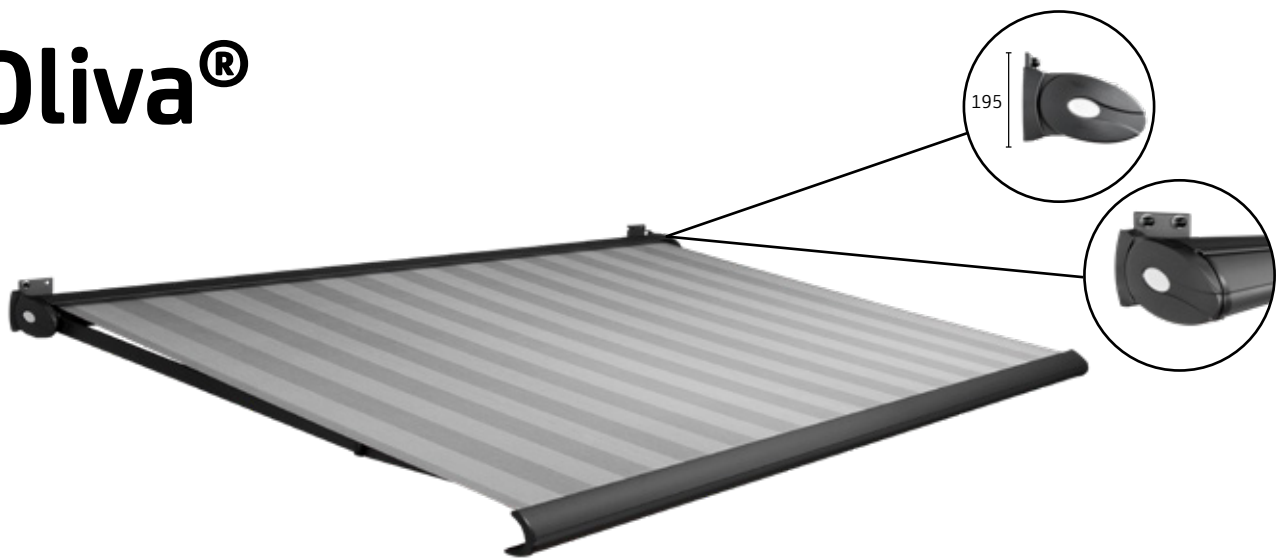

# Oliva®

Oliva's distinguishing features are its olive-shaped appearance, unique adjustment settings and substantial dimensions. These ensure that the Oliva can be fitted in almost any imaginable situation. As a larger version of a Gota, the Oliva is also an attractive addition to your facade, when closed. If you are looking for a stylish and high quality terrace awning with stunning looks, then Oliva is your model.

## Characteristics

- Fabric fully protected in cassette
- Big shadow covered surface at max dimensions
- Unique olive-shaped design
- Available with or without valance
- Available with manual or electrical control system

## Maximum dimensions

	Width	Projection
Oliva	6500 mm	3000 mm
Oliva	6000 mm	3500 mm