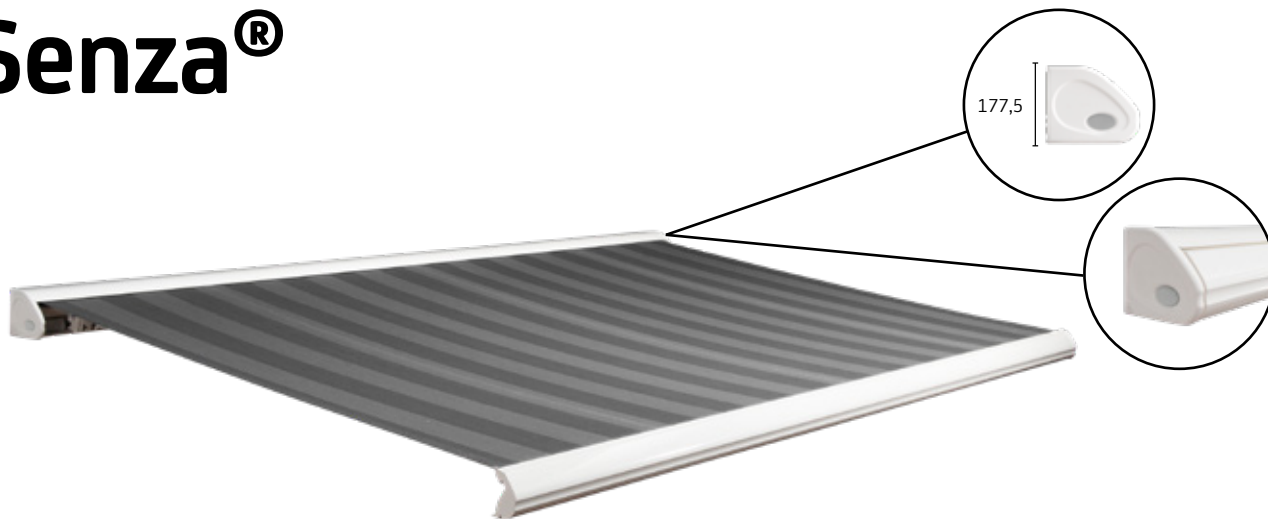

# Senza®

The Senza is the most advanced and luxurious terrace awning in our range. Although it's the largest model, this doesn't detract from the quality. The secret lies in its design. The forces acting upon it are evenly spread, thus achieving optimum stability. If you are looking for a high quality and luxurious terrace awning that can spread up to widths up to 15 meters, then the Senza is the solution for you.

## Characteristics

- Awning linkable up to widths of 15000 mm
- Optimum stability, thanks to steel support tube
- Wall-mounting concealed behind the awning
- Available with or without valance
- Available with manual or electrical control system