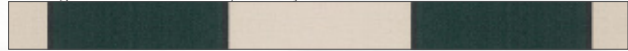

T501 yellow/white Block 10 cm

T264 orange Fantasy Salland

T274 orange Fantasy Veluwe

T416 orange Fantasy Betuwe

Red

T156 red/cream Block 15 cm

T509 red/cream Block 10 cm

T511 burgundy/cream Block 10 cm

T323 red Fantasy Beemster

T265 red Fantasy Salland

T275 red Fantasy Veluwe

Blue

T390 navy/blue Block 15 cm

T354 blue/cream Block 15 cm

T519 blue/cream Block 10 cm

T253 blue/cream Fantasy Meierij

T320 blue Fantasy Beemster

T266 blue Fantasy Salland

T276 blue Fantasy Veluwe

T414 blue Fantasy Betuwe

Green

T388 green/light green Block 15 cm

T352 green/cream Block 15 cm

T517 green/cream Block 10 cm

T255 green/cream Fantasy Meierij

T322 green Fantasy Beemster

T267 green Fantasy Salland

T277 green Fantasy Veluwe

T408 green Fantasy Betuwe

On this color chart you will find the reference numbers of the 76 Tibelly® acrylic sun protection fabrics. Note the number of the fabric you like and ask your sun protection specialist to show the actual fabric. The colors shown on this chart can differ from the actual colors due to the printing. On www.tibelly.nl you will find a screen selector tool where you can combine your fabric and casing to get an even better idea of the possibilities.