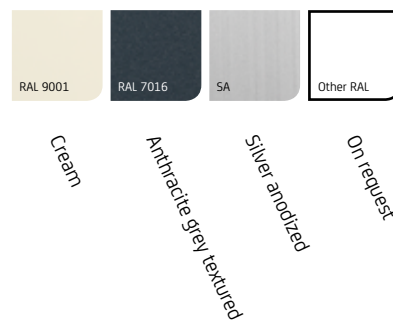

Furore[®] Cassette

Terrace awning

Your sun protection system dealer:

Furore[®] Cassette

A quality terrace awning does not necessarily have to be expensive. The Picca provides striking proof of this. Thanks to its excellent price/quality ratio and efficient semi-circular design, the Picca has been one of our most popular terrace awnings for several years. The unique anti-jam system ensures that the awning always closes perfectly from any position. The rock-solid retractable arms ensure a free space under the awning. By using high-quality materials, such as aluminum and stainless steel, this screen is an example of absolute durability. To give it a personal touch and match it to the surroundings you can choose from a wide range of Tibelly acrylic fabrics.

Colours

Maximum dimensions

	Width	Projection
Furore Cassette	5500 mm	2500 mm
Furore Cassette	5000 mm	3000 mm

Mounting

- Wall mounted
- Ceiling mounted

Certifications