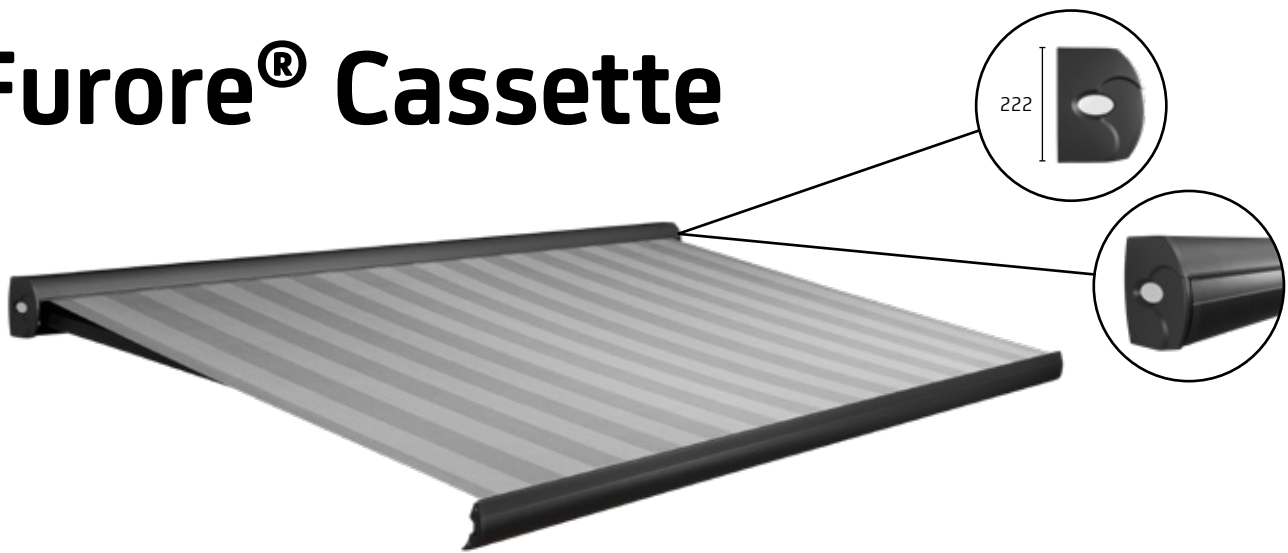

Furore[®] Cassette

Terrace awning

Your sun protection system dealer:

Furore[®] Cassette

A quality terrace awning does not necessarily have to be expensive. The Picca provides striking proof of this. Thanks to its excellent price/quality ratio and efficient semi-circular design, the Picca has been one of our most popular terrace awnings for several years. The unique anti-jam system ensures that the awning always closes perfectly from any position. The rock-solid retractable arms ensure a free space under the awning. By using high-quality materials, such as aluminum and stainless steel, this screen is an example of absolute durability. To give it a personal touch and match it to the surroundings you can choose from a wide range of Tibelly acrylic fabrics.

Characteristics

-  Favourable price/quality ratio
-  Wall-mounting concealed behind the awning
-  Beautiful design with smooth rounded accents
-  Optimal protection against weather effects
-  Available with or without valance
-  Available with manual or electrical control system

Colours

Maximum dimensions

	Width	Projection
Furore Cassette	5500 mm	2500 mm
Furore Cassette	5000 mm	3000 mm

Mounting

- Wall mounted
- Ceiling mounted

Certifications