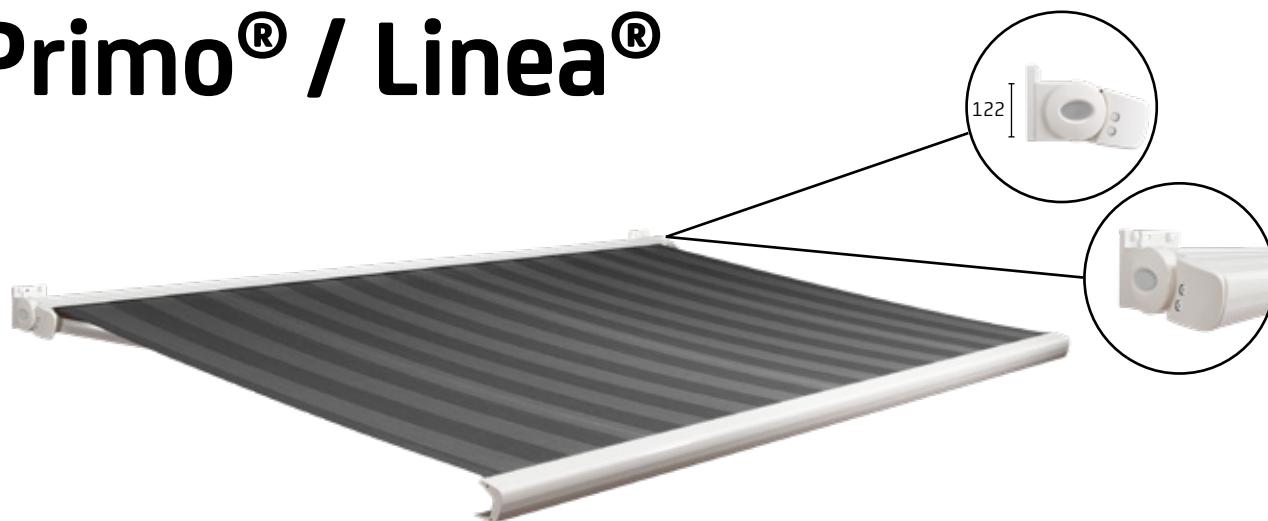

Primo Linea[®]

Terrace awning

Your sun protection system dealer:

Primo® / Linea®

Our Primo terrace awning distinguishes itself from other models due to the extremely compact design. When closed, the cassette measures just 122 mm high. This makes it one of the most compact terrace awnings on the market. The Linea is almost identical to its sister model, the Primo. It also measures just 122 mm high when closed. The difference between the two models is that a Linea has a fully closed cassette. Therefore the Linea can be applied in larger dimensions than the Primo and the fabric is not partially, but fully protected against the weather. If you are looking for a terrace awning that occupies little space, without compromising on quality, then the Primo or Linea are the models for you. Its your choice.

Characteristics

- ☞ One of the most compact terrace awnings on the market
- ☞ Smooth rounded accents
- ☞ Mounted using only two supports (up till 4500 mm)
- ☞ Available with or without valance
- ☞ Available with manual or electrical control system

Colours

Maximum dimensions

	Width	Projection
Primo	5500 mm	2500 mm
Primo	5000 mm	3000 mm
Linea	6000 mm	2500 mm
Linea	5500 mm	3000 mm

Mounting

- Wall mounted
- Ceiling mounted

Certifications