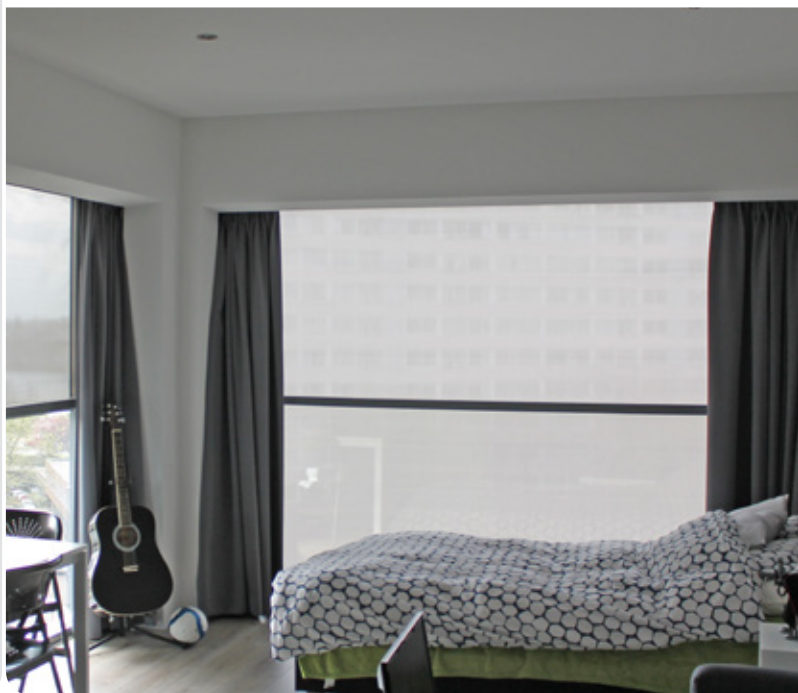

SOLID [®]
SCREEN
XS

Your sun protection system dealer:

SOLID SCREEN[®]

XS

The SolidScreen XS is characterised by its extra small side guides, which measure just 35 mm wide. It is both aesthetically pleasing and easy to install, while retaining the numerous advantages of the SolidScreen. The XS also offers a wide range of available headboxes.

This has made the SolidScreen XS highly popular among architects, which explains its extensive use in building projects. This is by no means its sole area of application, however. The SolidScreen XS is also highly suitable for installation in your own home.

Characteristics

-  Heat and light-resistant
-  Unobstructed outside view
-  Energy savings of up to 30%
-  Wind-resistant up to 90 mph
-  Extra small side guides

Headboxes*

Colours*

Maximum dimensions

	Width	Height
SolidScreen XS	4000 mm	3000 mm
SolidScreen XS	3000 mm	3500 mm