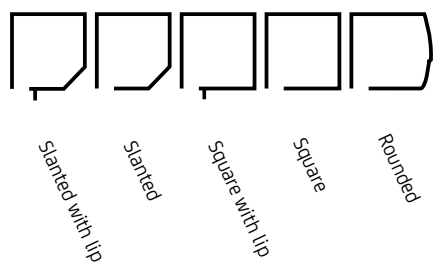

SOLID [®]
SCREEN
XS

Your sun protection system dealer:

SOLID SCREEN[®]

XS

The SolidScreen XS is characterised by its extra small side guides, which measure just 35 mm wide. It is both aesthetically pleasing and easy to install, while retaining the numerous advantages of the SolidScreen. The XS also offers a wide range of available headboxes.

This has made the SolidScreen XS highly popular among architects, which explains its extensive use in building projects. This is by no means its sole area of application, however. The SolidScreen XS is also highly suitable for installation in your own home.

Characteristics

-  Heat and light-resistant
-  Unobstructed outside view
-  Energy savings of up to 30%
-  Wind-resistant up to 90 mph
-  Extra small side guides

Headboxes*

Colours*

Maximum dimensions

	Width	Height
SolidScreen XS	4000 mm	3000 mm
SolidScreen XS	3000 mm	3500 mm