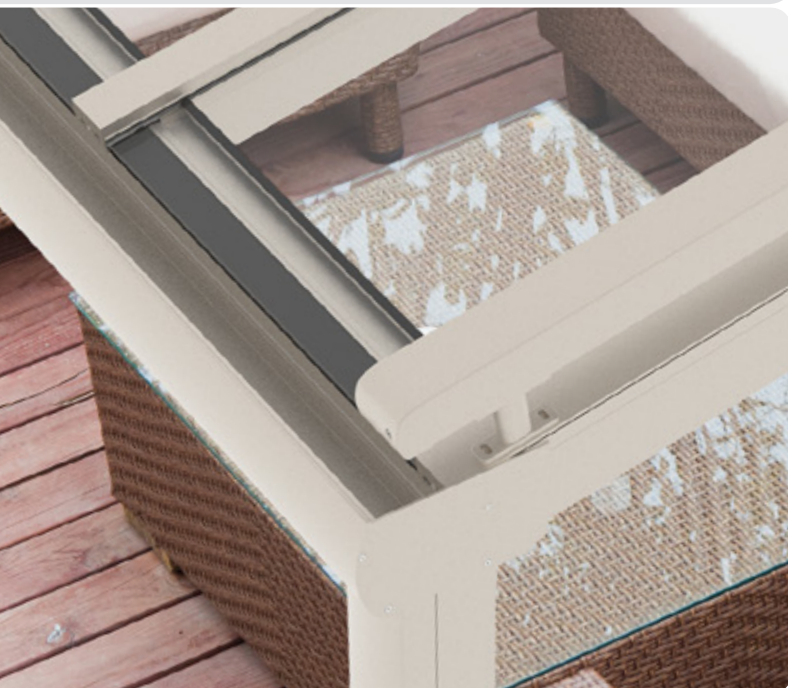

SOLIDARE®
Conservatory awning

Your Solidare® dealer:

SOLIDARE®

Conservatory awning

Solidare, a one of a kind shadow solution. This high quality conservatory awning is fitted with the zip technology, known of our SolidScreen range.

This system offers numerous added advantages. For instance, the fabric is sealed around, without sagging sides (even in systems with large dimensions) and prevents illumination between the fabric and side guide. The Solidare conservatory awning is available in two models; The Solidare Veranda, which is installed upon the roof, and the Solidare Verso, which is installed beneath it.

A conservatory awning creates ambience, while serving as an accessory to your patio roof. No matter which Solidare model you choose, you are nevertheless assured of a strong, high quality sun protection system.

Characteristics

- Zip-guided system
- Heat and light-resistant
- Fabric completely sealed around
- No illumination between the fabric and side guide
- Various fitting options

Colours

Solidare® Veranda

Solidare® Verso