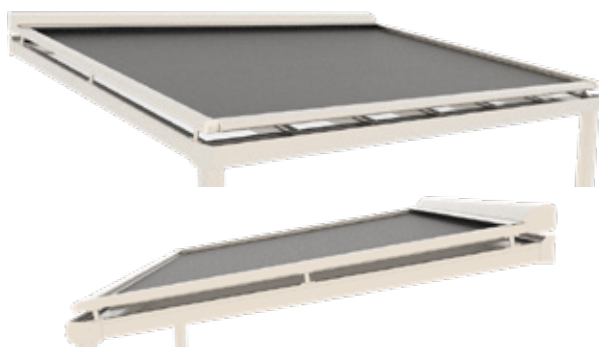

SOLIDARE®
Conservatory awning

Your Solidare® dealer:

SOLIDARE®

Conservatory awning

Solidare, a one of a kind shadow solution. This high quality conservatory awning is fitted with the zip technology, known of our SolidScreen range.

This system offers numerous added advantages. For instance, the fabric is sealed around, without sagging sides (even in systems with large dimensions) and prevents illumination between the fabric and side guide. The Solidare conservatory awning is available in two models; The Solidare Veranda, which is installed upon the roof, and the Solidare Verso, which is installed beneath it.

A conservatory awning creates ambience, while serving as an accessory to your patio roof. No matter which Solidare model you choose, you are nevertheless assured of a strong, high quality sun protection system.

Characteristics

- Zip-guided system
- Heat and light-resistant
- Fabric completely sealed around
- No illumination between the fabric and side guide
- Various fitting options

Colours

Solidare® Veranda

Solidare® Verso