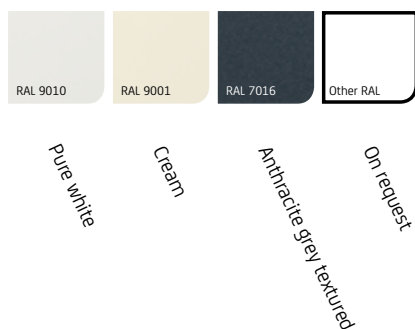

Characteristics

- Zip-guided system
- Heat and light-resistant
- Fabric completely sealed around
- No illumination between the fabric and side guide
- Various fitting options

Colours

Solidare® Veranda

Solidare® Verso