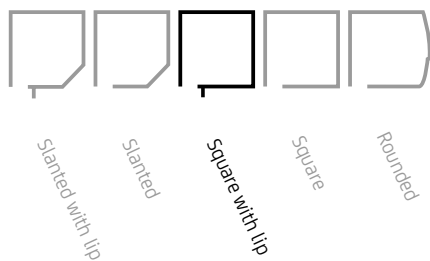

Headboxes

Maximum dimensions

	Width	Height
SolidScreen XL	6000 mm	3000 mm
SolidScreen XL	3000 mm	6000 mm