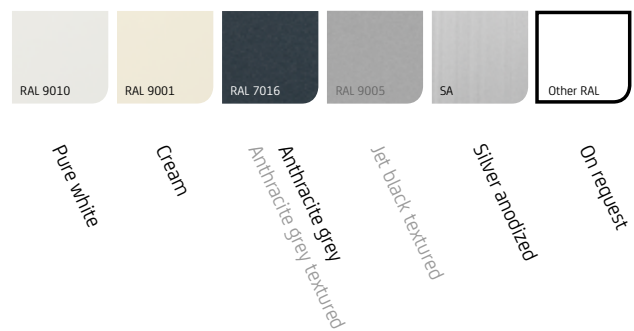

## Colours

**T70806** Grey-light blue

**T71622** Flax-dark green

**T70802** Grey-green

**T71315** Bronze-lime

**T71881** Jamaica

**T70803** Grey-yellow

**T71203** Sand-yellow

**T71305** Bronze-mandarin

**T70805** Grey-mandarin

**T70809** Grey-orange

**T31818** Plain black

**T31808** Black-grey

**T30818** Grey-black

**T30808** Plain grey

**T30812** Grey-sand

**T31708** Pearl-grey