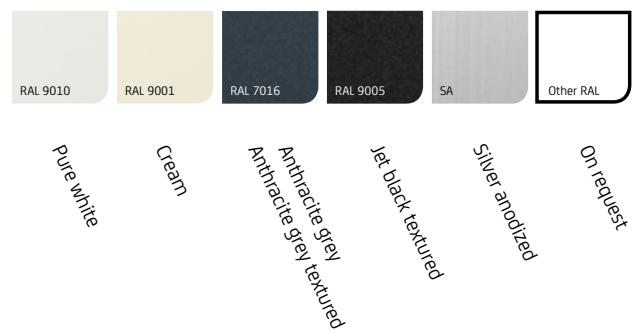

### Colour

We offer a range of several standard colours that are always available from stock. This enables us to ensure fast delivery. A special request? This is also possible, as the SolidScreen can be supplied in practically any RAL colour.

## Colours\*

## Headboxes\*

Slanted with lip

Slanted

Square with lip

Square

Rounded