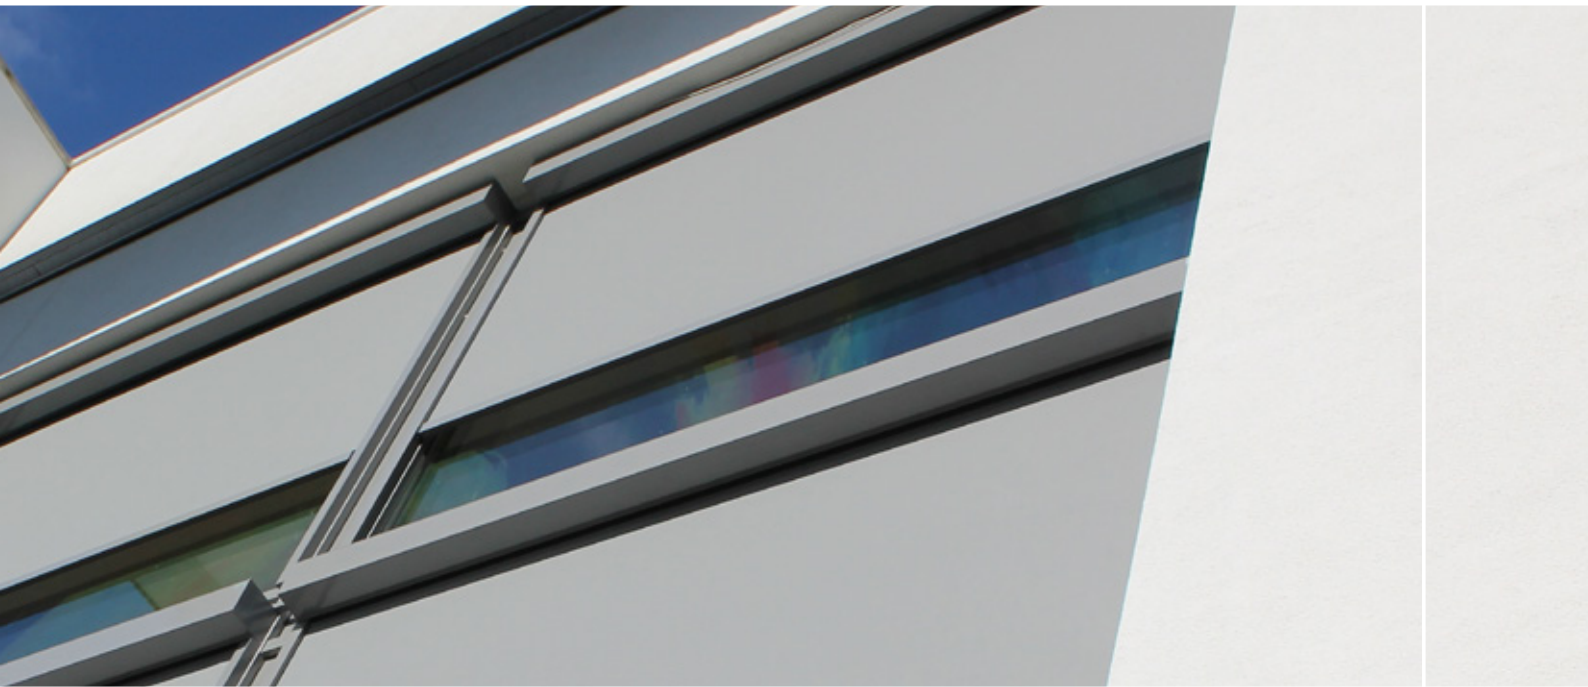

Characteristics

- Heat and light-resistant
- Unobstructed outside view
- Energy savings of up to 30%
- Wind-resistant up to 90 mph
- Available in widths or heights up to 6 meters