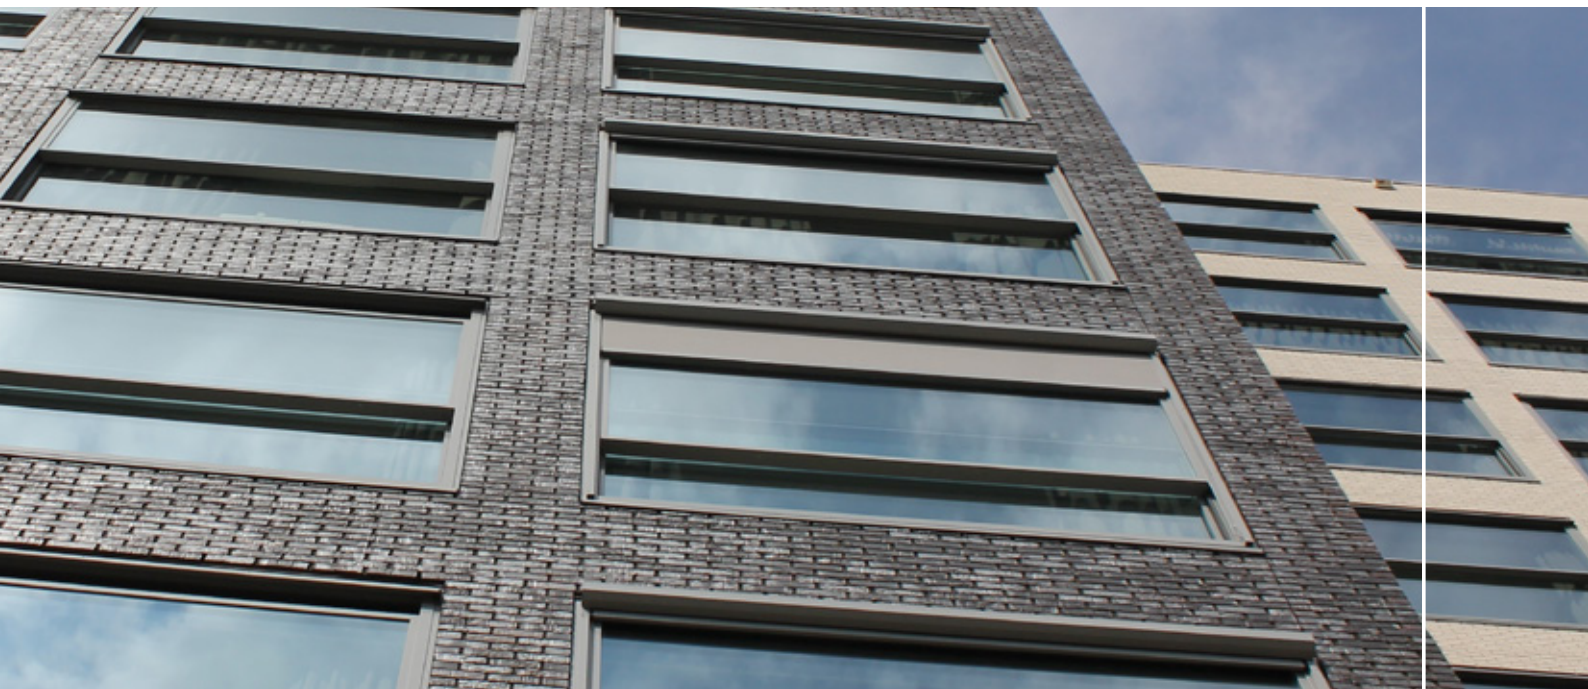

Characteristics

- Heat and light-resistant
- Unobstructed outside view
- Energy savings of up to 30%
- Wind-resistant up to 90 mph
- Extra small side guides

Headboxes*

Slanted with lip

Slanted

Square with lip

Square

Rounded