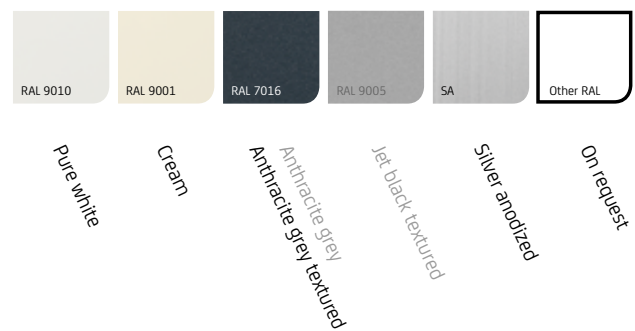

### Colour

We offer a range of several standard colours that are always available from stock. This enables us to ensure fast delivery. A special request? This is also possible, as the SolidScreen can be supplied in practically any RAL colour.

## Colours\*

## Colours

**T70806** Grey-light blue

**T71622** Flax-dark green

**T70802** Grey-green

**T71315** Bronze-lime

**T71881** Jamaica

**T70803** Grey-yellow

**T71203** Sand-yellow

**T71305** Bronze-mandarin