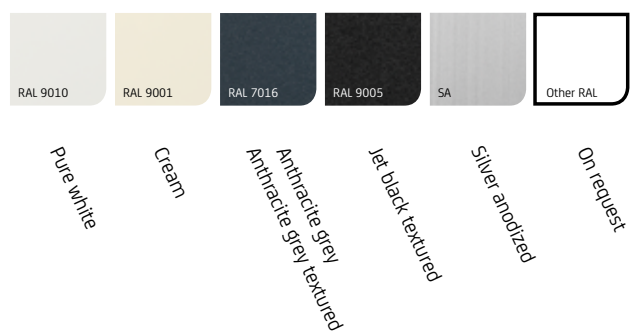

### Colour

We offer a range of several standard colours that are always available from stock. This enables us to ensure fast delivery. A special request? This is also possible, as the SolidScreen can be supplied in practically any RAL colour.

### Screen fabric

The screen fabric determines both the appearance of the SolidScreen and the ambience it creates. Choose one of the forty Tibelly Sergé, or eight Tibelly ecolé1% (highly light-reducing), fabric colours to complete the product. Something to suit every taste.

The SolidScreen Standard naturally offers all the inherent benefits of a zip-guided screen. Not only does it deflect both light and heat, it also repels insects. With the numerous customizable options available, it is the screen that can be most adapted to your personal taste. Therefore the SolidScreen Standard is one of our customers favourites.

## Colours\*