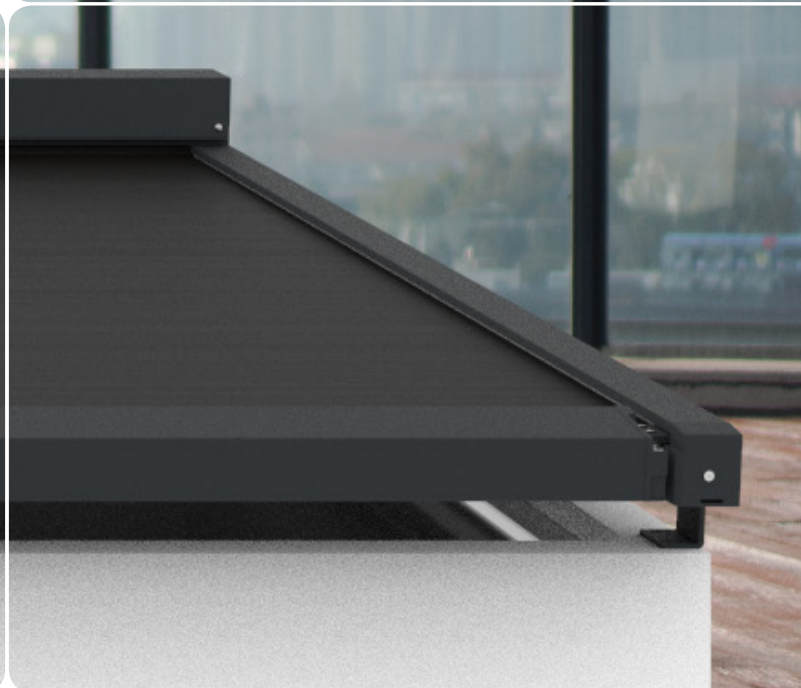

**SOLID
SKY**®
Skylight awnings

Your sun protection system dealer:

SOLID SKY®

Skylight awnings

The SolidSky – specially developed for skylights. This solar shading system uses the same zip fastener method as our tried-and-tested SolidScreen products. This also means that SolidSky is wind-resistant as well as extremely durable.

The exceptionally compact design – the cabinet has dimensions of 105 mm and the guide profiles are very slender – makes SolidSky unique in its class. The overall construction is therefore a lot lighter and SolidSky opens and closes a lot more quietly than the average skylight awning, without any loss of power. This all makes it possible to fit a SolidSky simply and effectively with just four supports.

Features

- ☞ Specially developed for skylights
- ☞ Tried-and-tested SolidScreen technology
- ☞ Compact cabinet and housing
- ☞ Cuts out both light and heat
- ☞ Low-noise operation (specially developed pneumatic spring)
- ☞ Simple to fit (using 4 supports)

Colours

Maximum dimensions

SolidSky	Width	Depth
	4000 mm	2000 mm