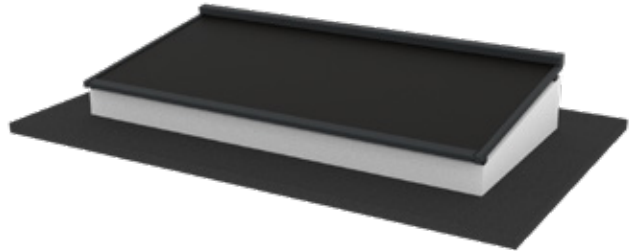

**SOLID
SKY**®
Skylight awnings

Your sun protection system dealer:

SOLID SKY®

Skylight awnings

The SolidSky – specially developed for skylights. This solar shading system uses the same zip fastener method as our tried-and-tested SolidScreen products. This also means that SolidSky is wind-resistant as well as extremely durable.

The exceptionally compact design – the cabinet has dimensions of 105 mm and the guide profiles are very slender – makes SolidSky unique in its class. The overall construction is therefore a lot lighter and SolidSky opens and closes a lot more quietly than the average skylight awning, without any loss of power. This all makes it possible to fit a SolidSky simply and effectively with just four supports.

Features

- ☞ Specially developed for skylights
- ☞ Tried-and-tested SolidScreen technology
- ☞ Compact cabinet and housing
- ☞ Cuts out both light and heat
- ☞ Low-noise operation (specially developed pneumatic spring)
- ☞ Simple to fit (using 4 supports)

Colours

Maximum dimensions

SolidSky	Width	Depth
	4000 mm	2000 mm