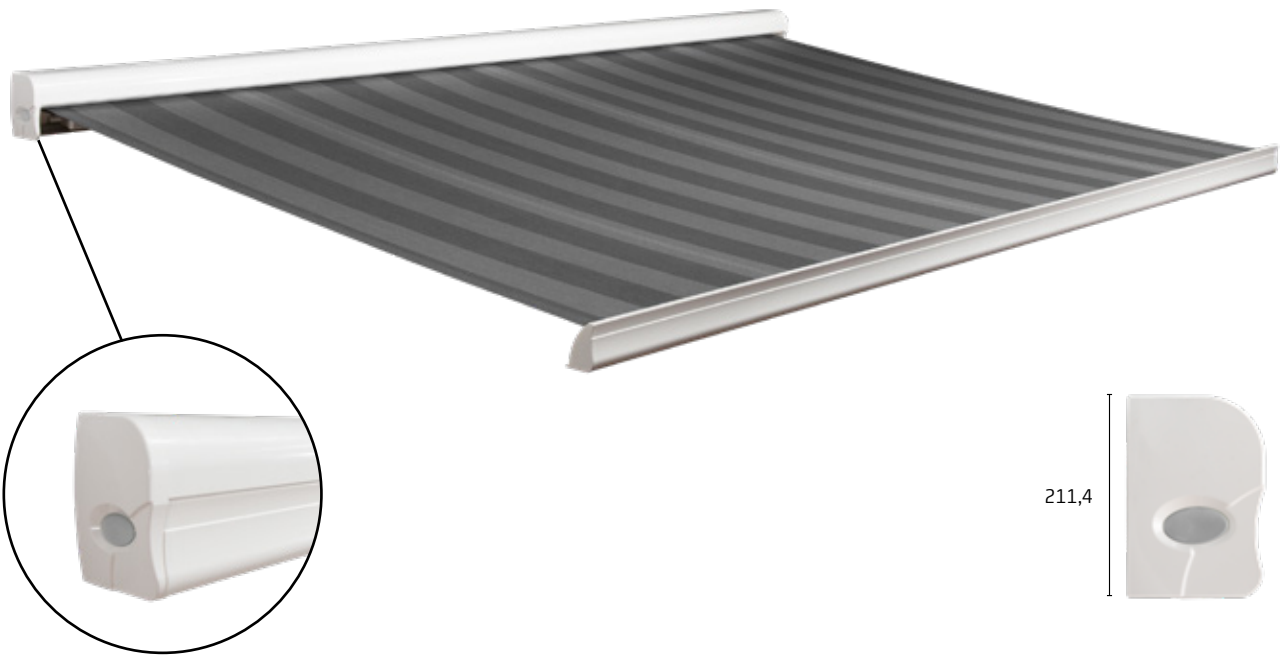

Characteristics

-  Fabric fully protected in cassette
-  Big shadow covered surface at max dimensions
-  Unique olive-shaped design
-  Available with or without valance
-  Available with manual or electrical control system

Maximum dimensions

	Width	Projection
Oliva	6500 mm	3000 mm
Oliva	6000 mm	3500 mm

Colours

Mounting

- Wall mounted
- Ceiling mounted

Certifications

Bella[®]

Terrace awning