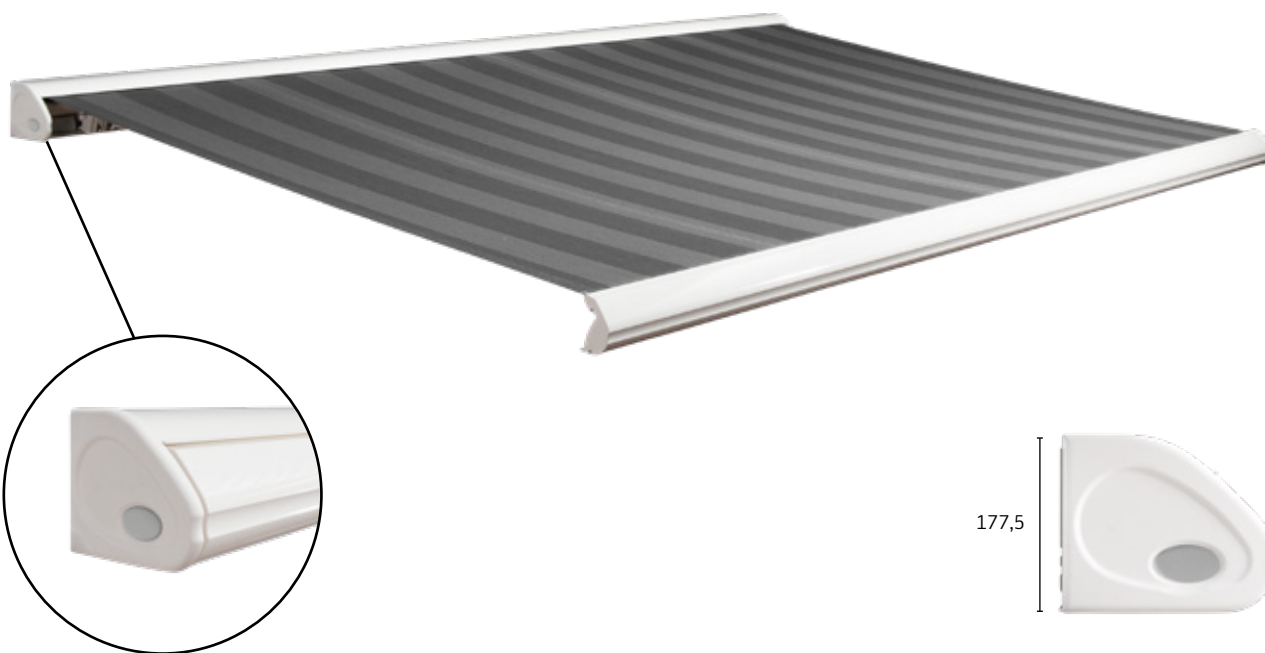

Maximum dimensions

	Width	Projection
Jan des Bouvrie	6500 mm	2500 mm
Jan des Bouvrie	6250 mm	3000 mm

Colours

Mounting

Wall mounted

Certifications

Senza[®]

Terrace awning