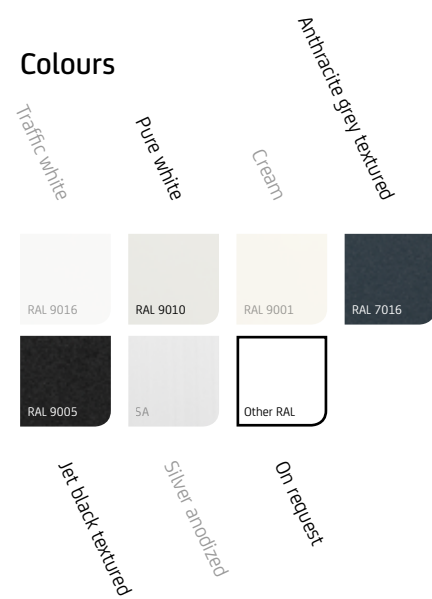

Colours

Mounting

Wall mounted

Certifications