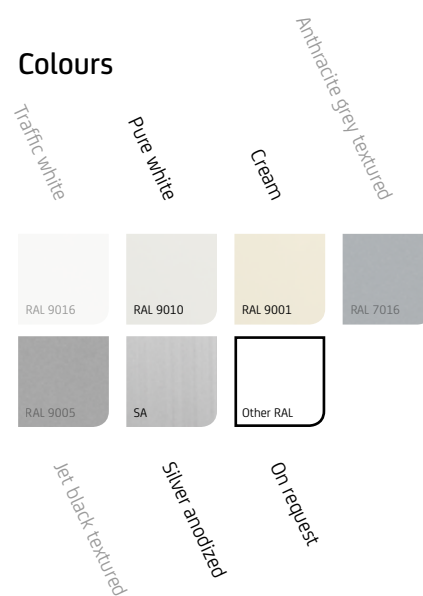

Colours

Mounting

Wall mounted
Reinforced mounting

Certifications