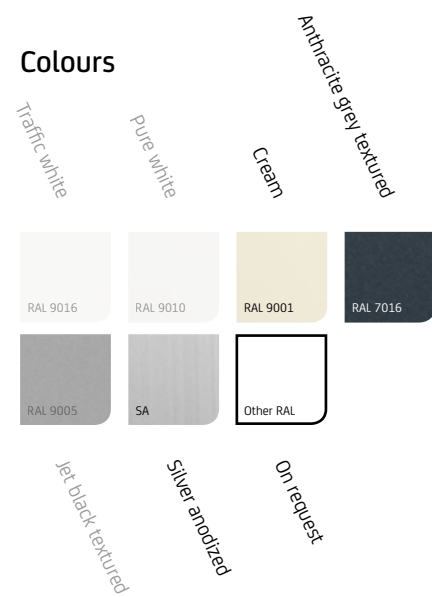

Colours

Mounting

Wall mounted
Ceiling mounted

Certifications