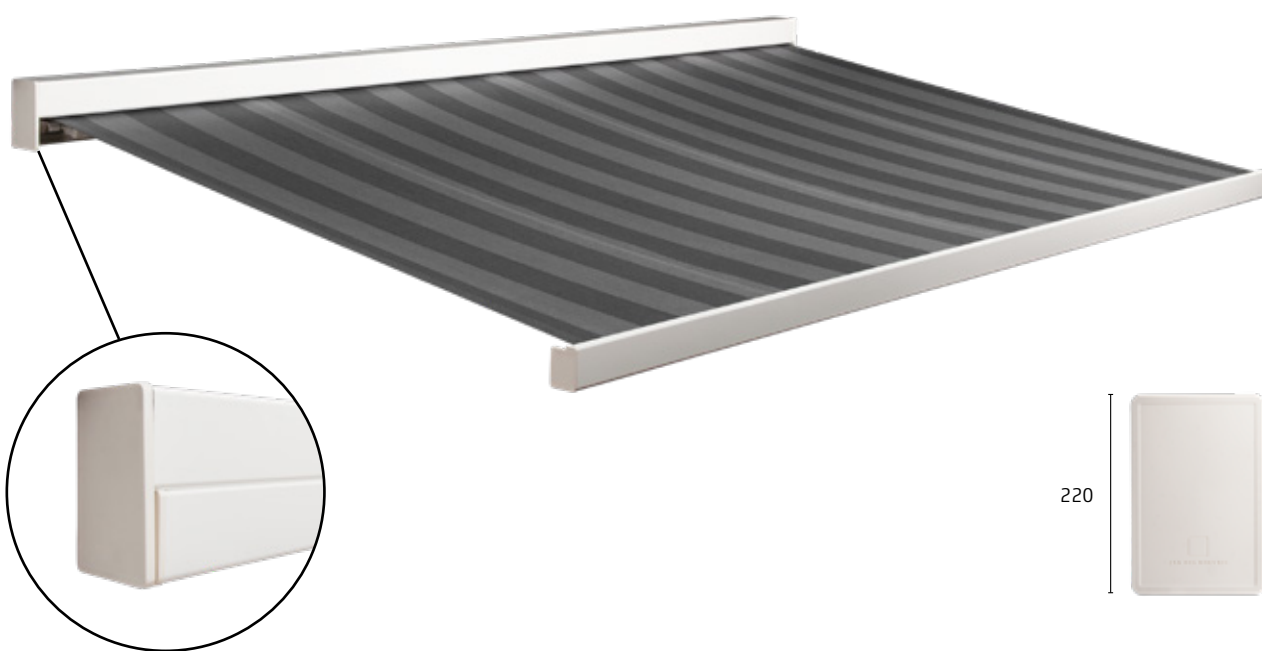

Jan des Bouvrie

Terrace awning

A unique design by Jan des Bouvrie, Netherlands' best known interior and exterior designer. The minimalist design of this terrace awning is largely characterised by its rectangular cassette, which cuts a fine figure against the facade, both when open and closed. If you are a design enthusiast, who wants to combine style with all the benefits of a high quality terrace awning, then the Jan des Bouvrie model is the solution for you.