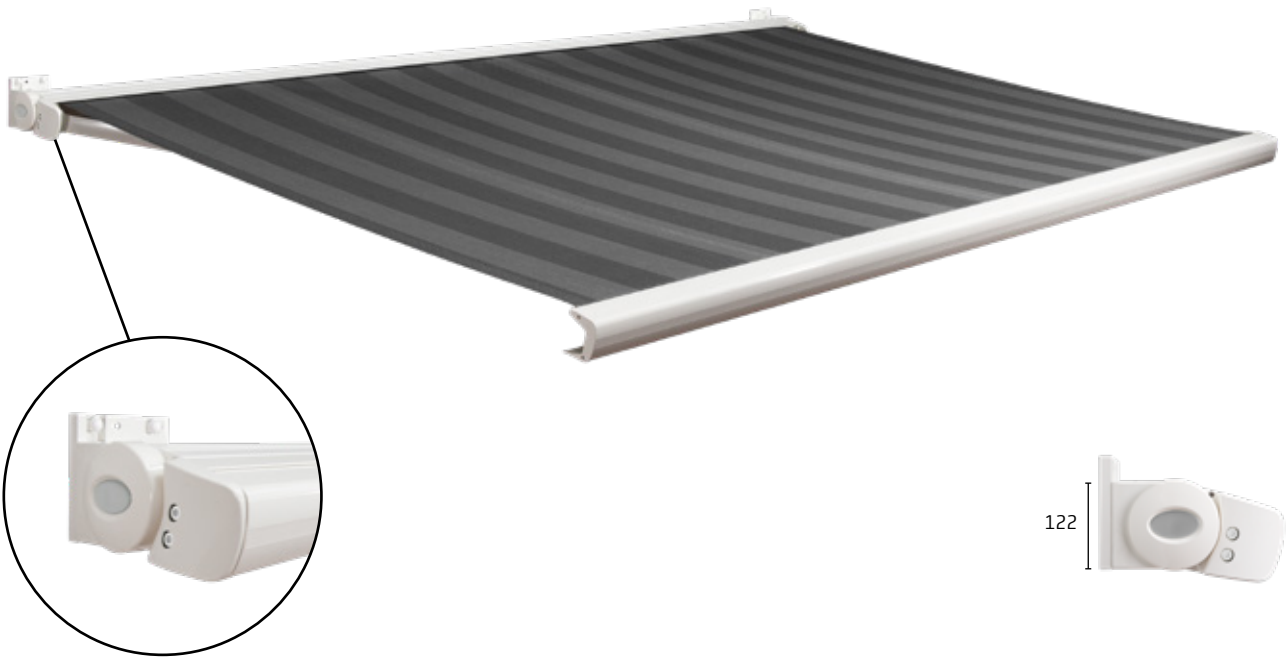

The Furore Cassette, a terrace awning known for its beautiful, compact and fully closed design. The wall mounting is concealed behind the awning, thus seamlessly connecting to the facade. It's equipped with an upper roller system and a PVC fabric guide, so the fabric always has sufficient distance from the arms and always closes perfectly. This not only looks beautiful, but the fabric is also fully protected against weather effects.

Maximum dimensions

	Width	Projection
Furore Cassette	5500 mm	2500 mm
Furore Cassette	5000 mm	3000 mm

Colours

Mounting

Wall mounted
Ceiling mounted

Certifications

Primo[®] Linea[®]

Terrace awning