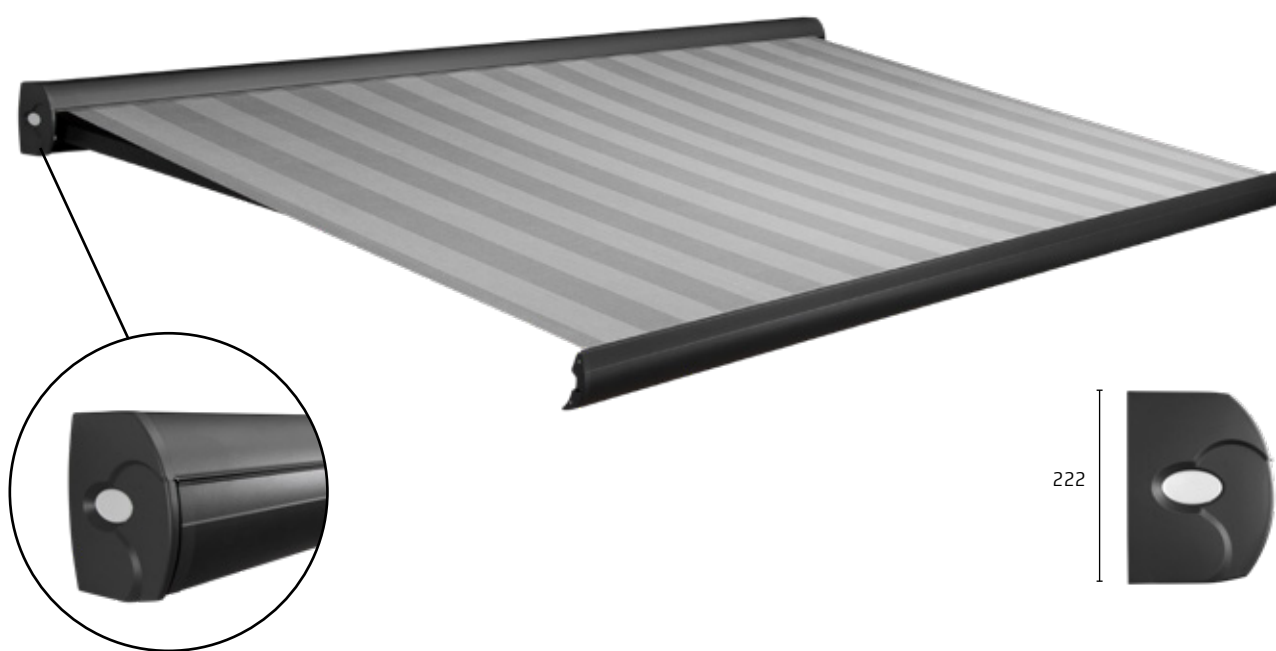

Maximum dimensions

	Width	Projection
Picca	5500 mm	2500 mm
Picca	5000 mm	3000 mm

Colours

Mounting

Wall mounted
Ceiling mounted

Certifications

Furore[®] Cassette

Terrace awning

The Furore Cassette, a terrace awning known for its beautiful, compact and fully closed design. The wall mounting is concealed behind the awning, thus seamlessly connecting to the facade. It's equipped with an upper roller system and a PVC fabric guide, so the fabric always has sufficient distance from the arms and always closes perfectly. This not only looks beautiful, but the fabric is also fully protected against weather effects.