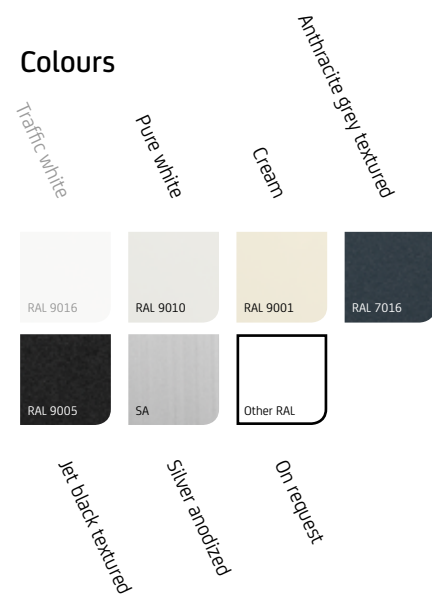

Colours

Maximum dimensions

	Width	Projection
Gota	6000 mm	2500 mm
Gota	5500 mm	3000 mm

Mounting

Wall mounted
Ceiling mounted

Certifications