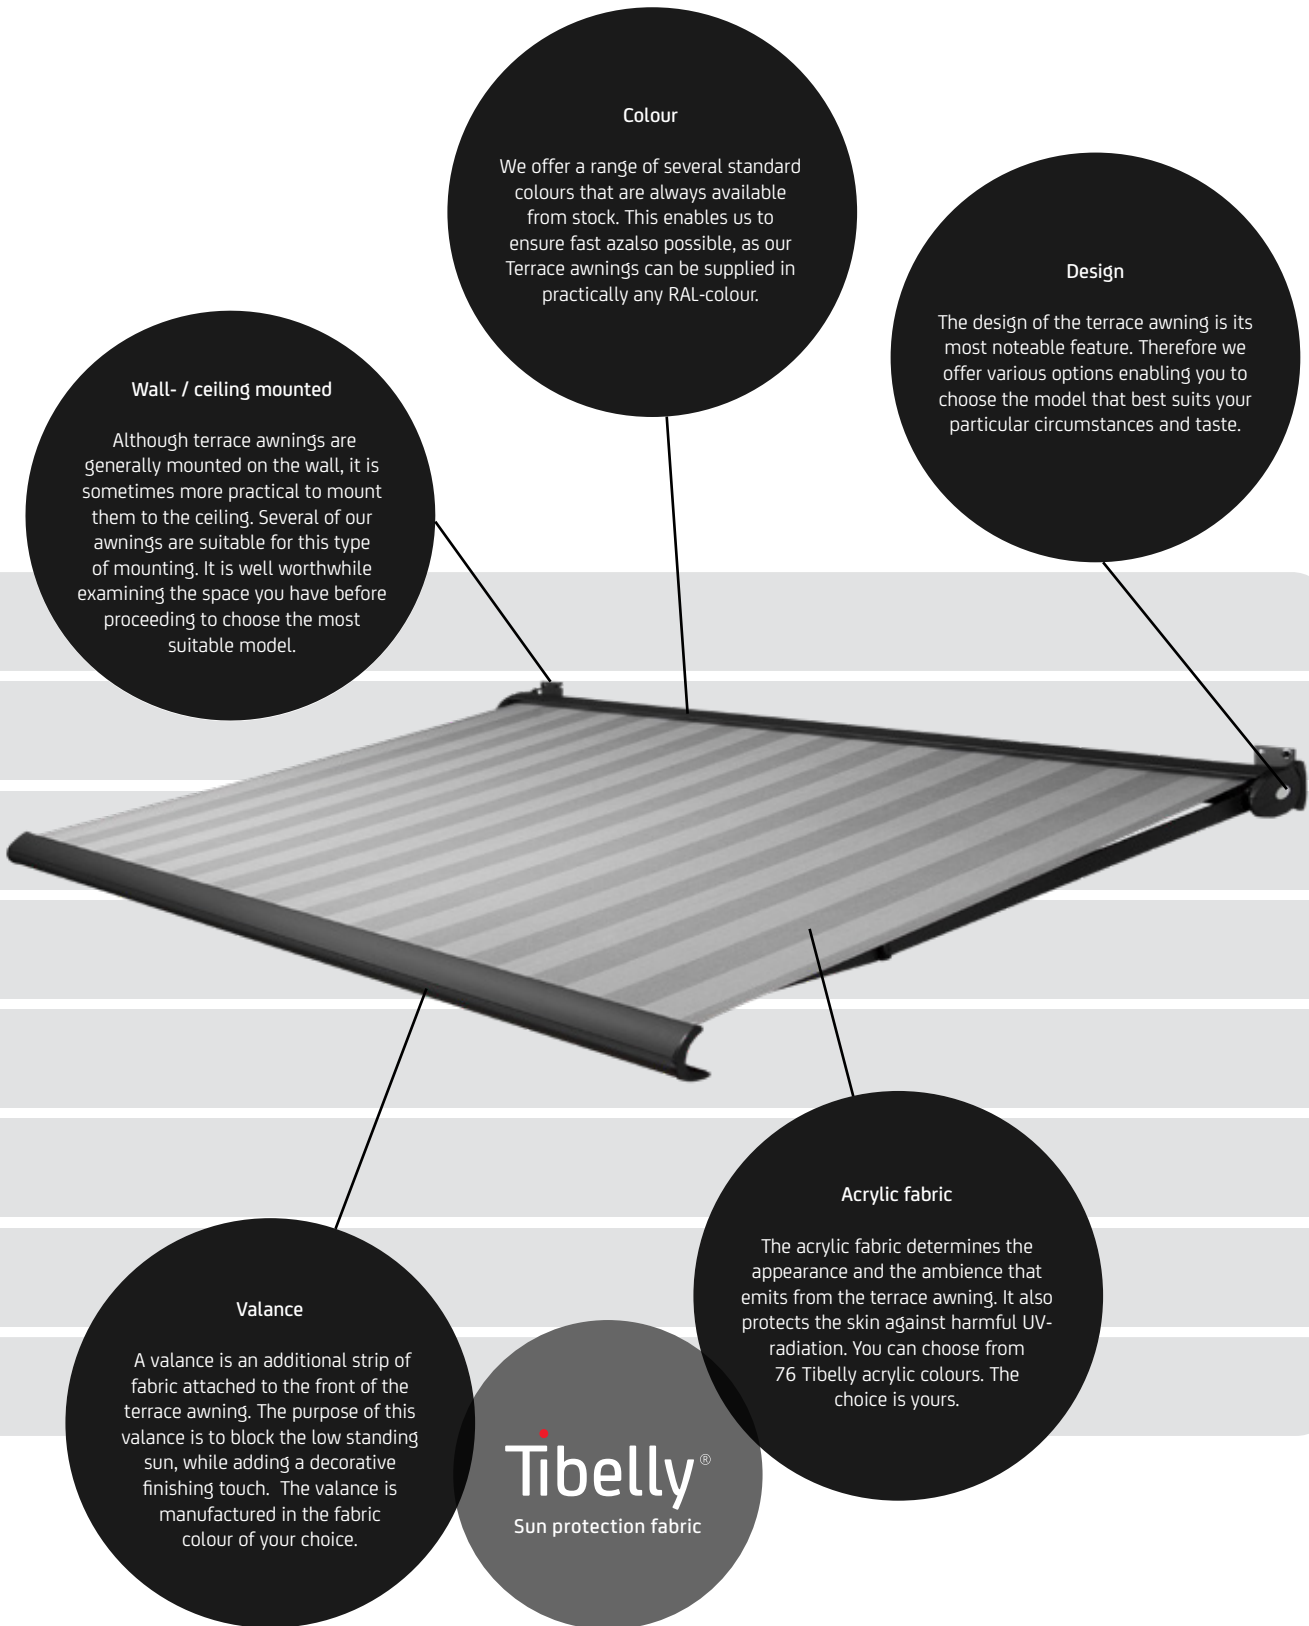

In support of the Dutch Cancer Society (DCS)

For each meter of acrylic fabric sold, € 0,05 is donated to the Dutch Cancer Society (DCS). This helps to make scientific research on skin cancer possible. For more information, please visit the website www.kwf.nl/english. If you are curious about how much the campaign has already achieved, please check www.tibelly.nl.