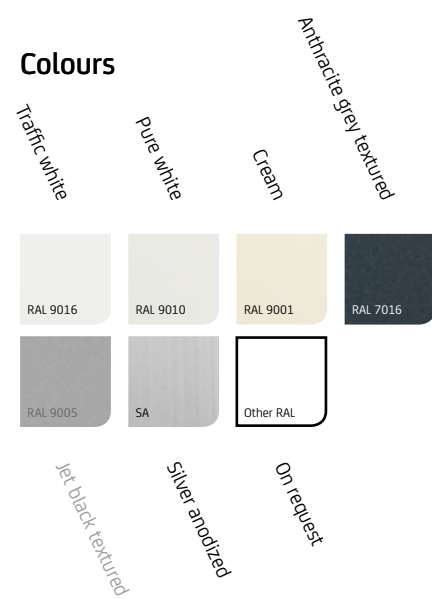

Colours

Mounting

- Wall mounted
- Ceiling mounted

Certifications